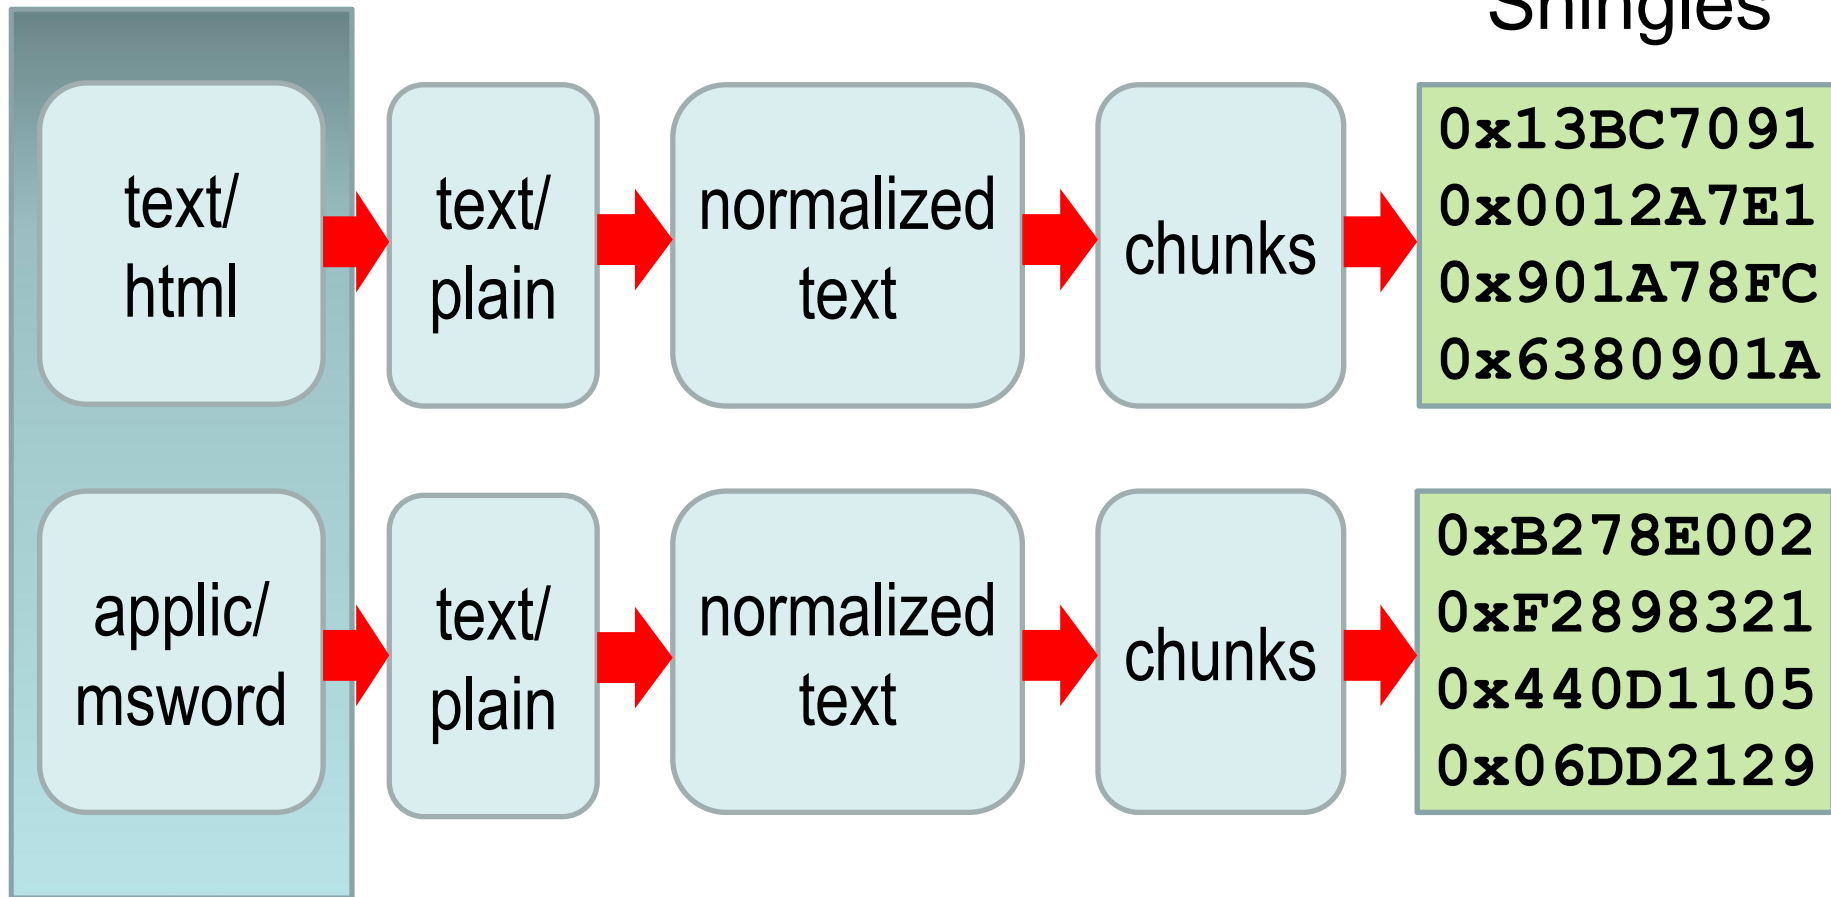

Email processing stages

Email (mime)